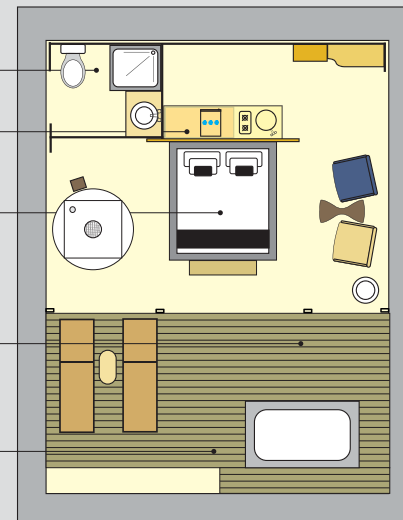

- King size bed with textile options, mosquito nets, cushions and bedspreads.
- Fully equipped kitchen.
- Completely equipped luxury bathroom
- Bathtub on the deck, fireplace and 2 wooden loungers
- Inside shower
- Etc...

Bathroom
(Modern and luxury)

Kitchen
(Fully equipped kitchen)

Bedroom
(King size bed)

Dining area
(Dining table with 2 chairs)

Patio
(Enjoying area)

Patio

Patio with fireplace and bathtub designed for experiencing spacious moments within the nature.